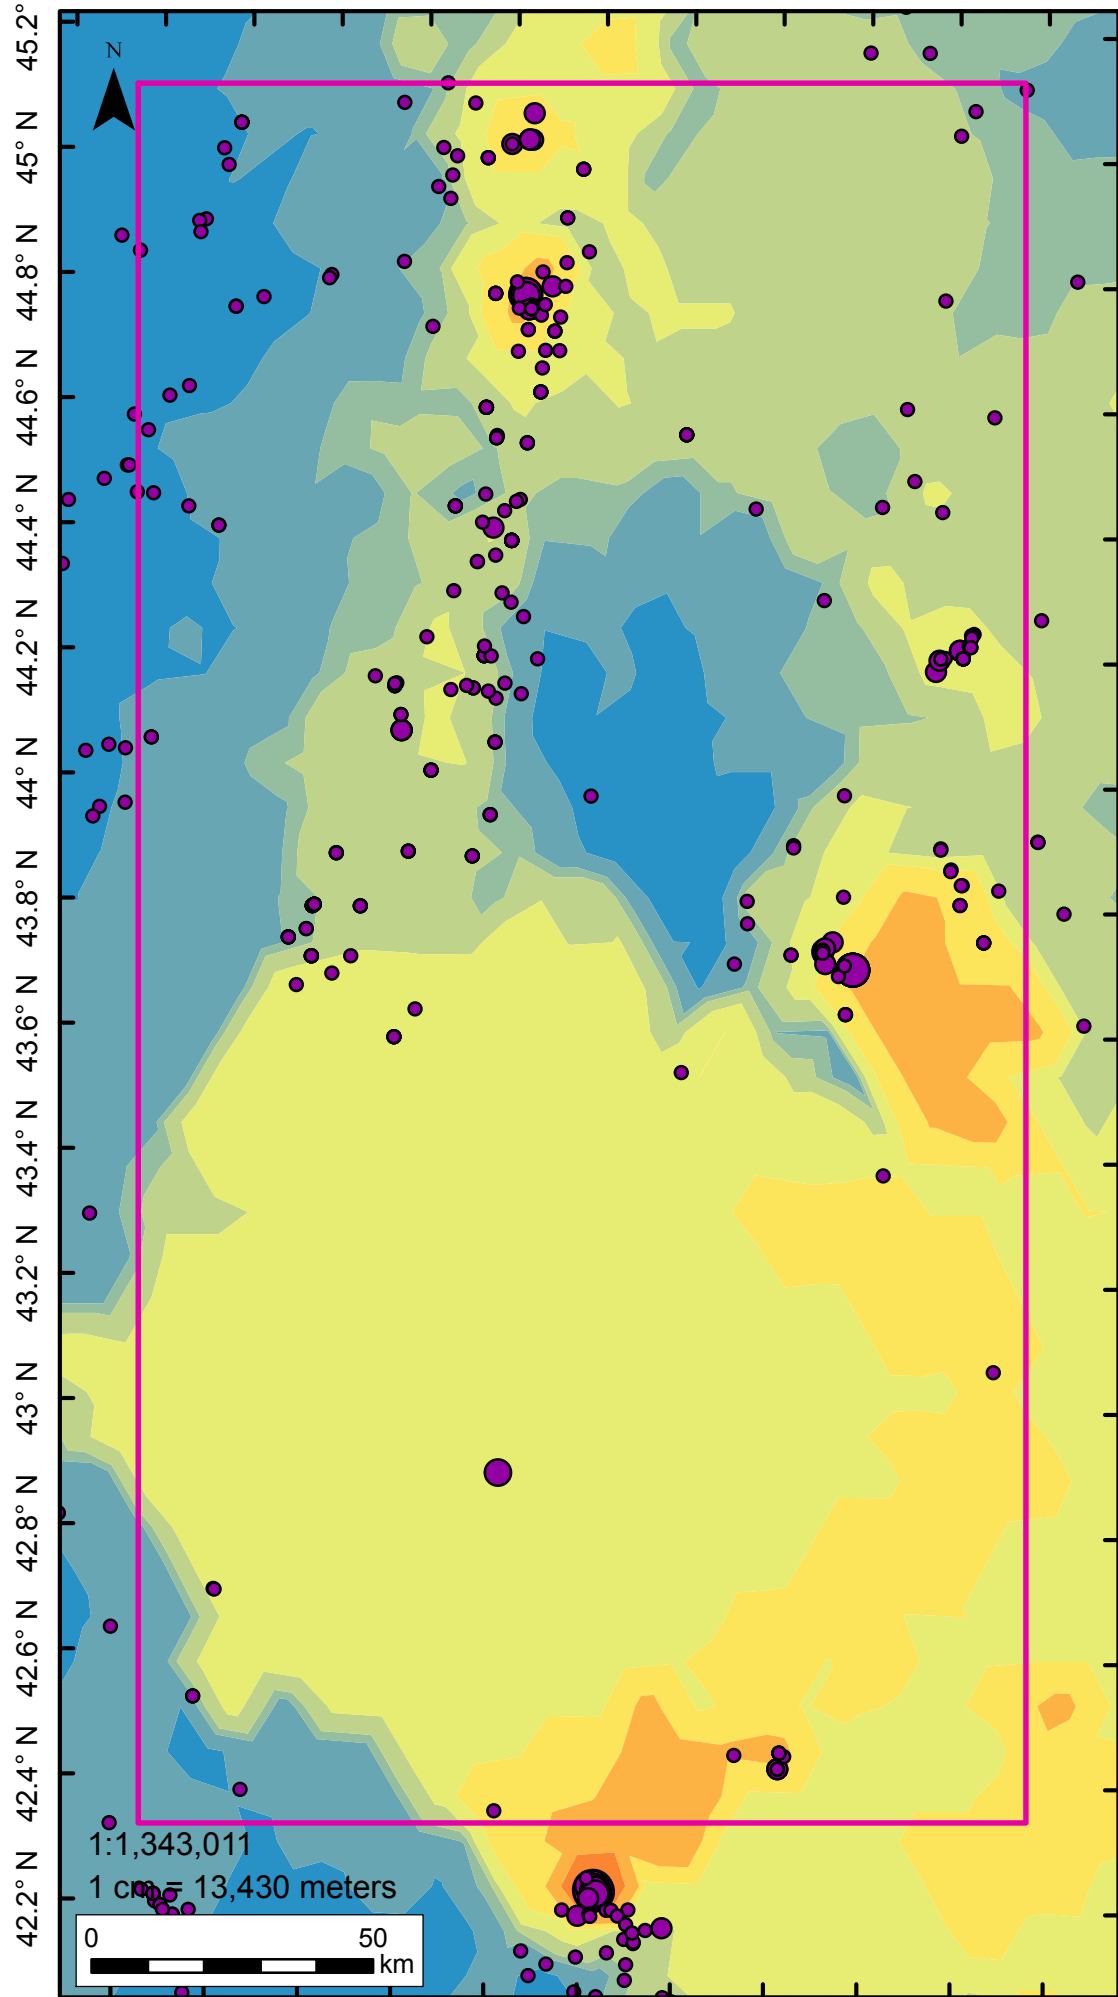

122.8° W 122.4° W 122° W 121.6° W 121.2° W 120.8° W

Legend

- DOE_AOI
- heat_flow**
- .000000 - 167.000000
- 167.000001 - 460.600000
- 460.600001 - 1008.000000
- 1008.000001 - 2297.000000
- 2297.000001 - 4854.600000

or_state_boundary

Default Kriging

Prediction Map

[HeatFlowOR_projected].[heat_flow]

Filled Contours

- 0 – 48.4349303
- 48.4349303 – 70.2088419
- 70.2088419 – 79.9972989
- 79.9972989 – 101.771211
- 101.771211 – 150.206141
- 150.206141 – 257.947116
- 257.947116 – 497.611292
- 497.611292 – 1,030.73175
- 1,030.73175 – 2,216.63038
- 2,216.63038 – 4,854.6

1:1,343,011
 1 cm = 13,430 meters

42.2° N 42.4° N 42.6° N 42.8° N 43° N 43.2° N 43.4° N 43.6° N 43.8° N 44° N 44.2° N 44.4° N 44.6° N 44.8° N 45° N 45.2° N